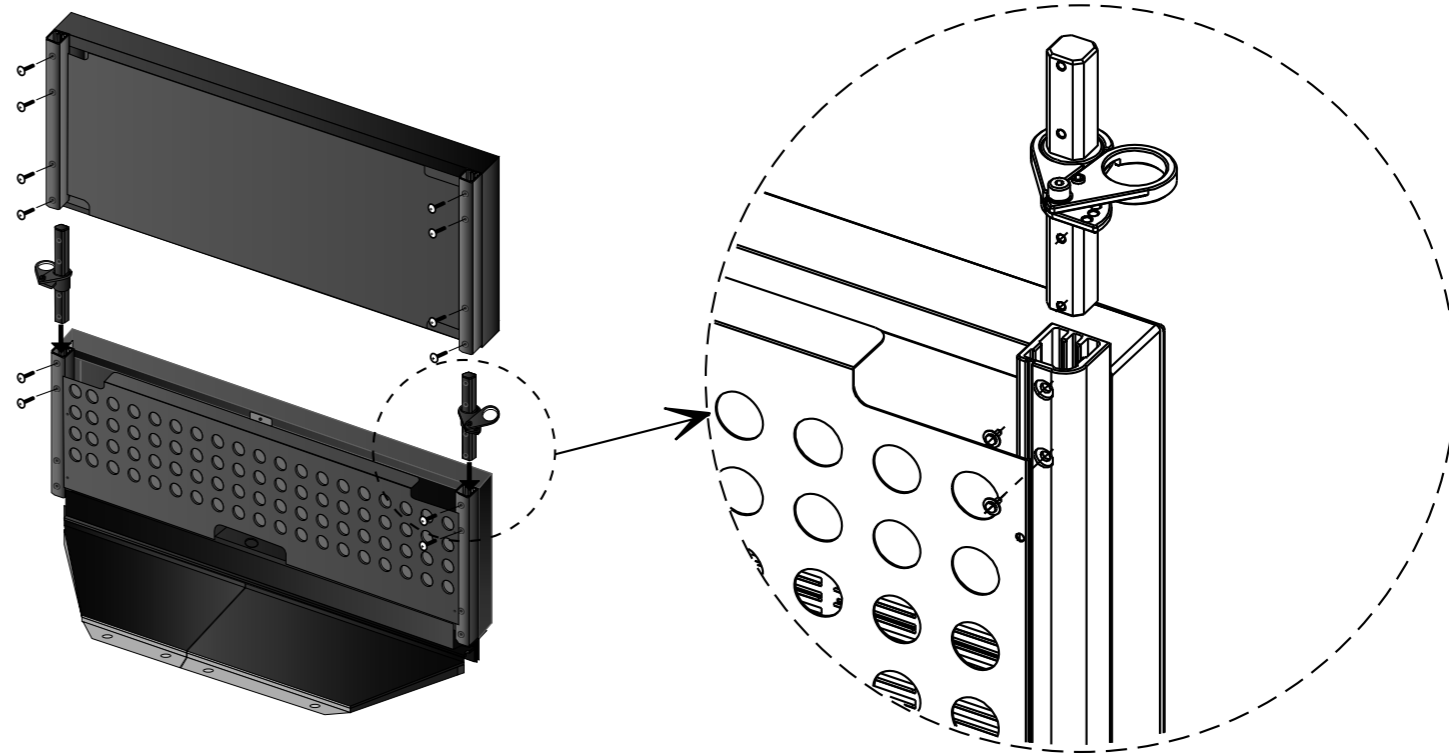

Checking the Contents of the Package

Package Contents

BRACKET-BALLAST
Quantity: 2EA

BRKT-LINK MIDDLE
Quantity: 2EA

Screws (M5 x L12)
Quantity: 10 EA

1

2

3

Product Specifications

MID40DS

Weight

- Net : 8.9kg
- Gross : 11.6 kg

Size

	Width[mm]	Depth[mm]	Height[mm]
Set	913.6	94.0	416.0

MID462DS

Weight

- Net : 9.8kg
- Gross : 12.6 kg

Size

	Width[mm]	Depth[mm]	Height[mm]
Set	1024.4	94.0	416.0

MID46DS

Weight

- Net : 10.0kg
- Gross : 12.7 kg

Size

	Width[mm]	Depth[mm]	Height[mm]
Set	1049.4	94.0	416.0