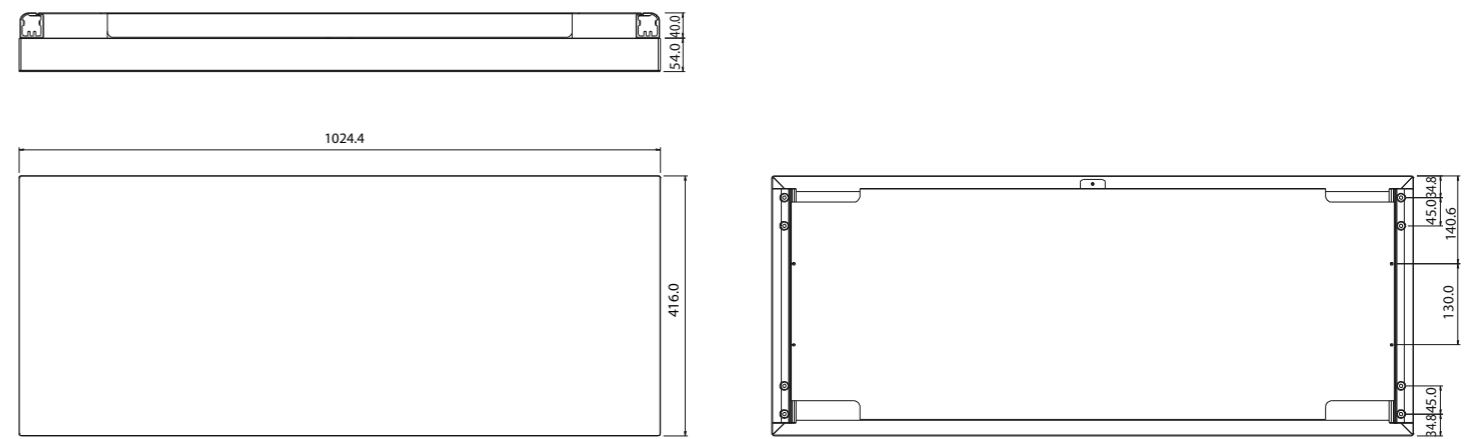

Product Specifications

MID40DS

Weight

- Net : 8.9kg
- Gross : 11.6 kg

Size

	Width[mm]	Depth[mm]	Height[mm]
Set	913.6	94.0	416.0

MID462DS

Weight

- Net : 9.8kg
- Gross : 12.6 kg

Size

	Width[mm]	Depth[mm]	Height[mm]
Set	1024.4	94.0	416.0

MID46DS

Weight

- Net : 10.0kg
- Gross : 12.7 kg

Size

	Width[mm]	Depth[mm]	Height[mm]
Set	1049.4	94.0	416.0