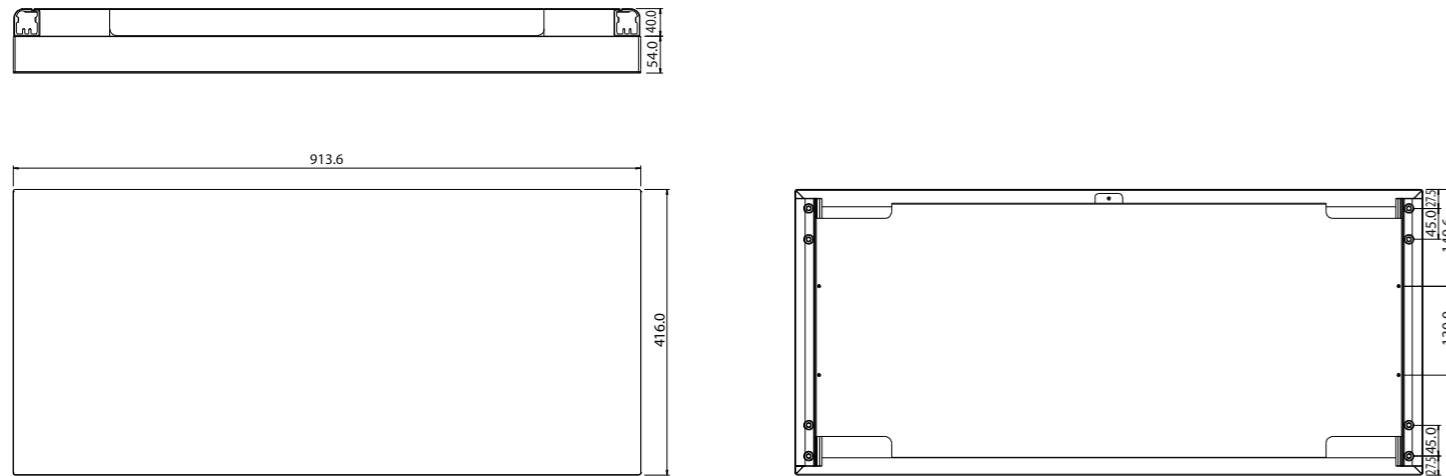

Checking the Contents of the Package

Package Contents

BRACKET-BALLAST
Quantity: 2EA

BRKT-LINK MIDDLE
Quantity: 2EA

Screws (M5 x L12)
Quantity: 10 EA

1

2

3

Product Specifications

MID40DS

Weight

- Net : 8.9kg
- Gross : 11.6 kg

Size

	Width[mm]	Depth[mm]	Height[mm]
Set	913.6	94.0	416.0

MID462DS

Weight

- Net : 9.8kg
- Gross : 12.6 kg

Size

	Width[mm]	Depth[mm]	Height[mm]
Set	1024.4	94.0	416.0

MID46DS

Weight

- Net : 10.0kg
- Gross : 12.7 kg

Size

	Width[mm]	Depth[mm]	Height[mm]
Set	1049.4	94.0	416.0