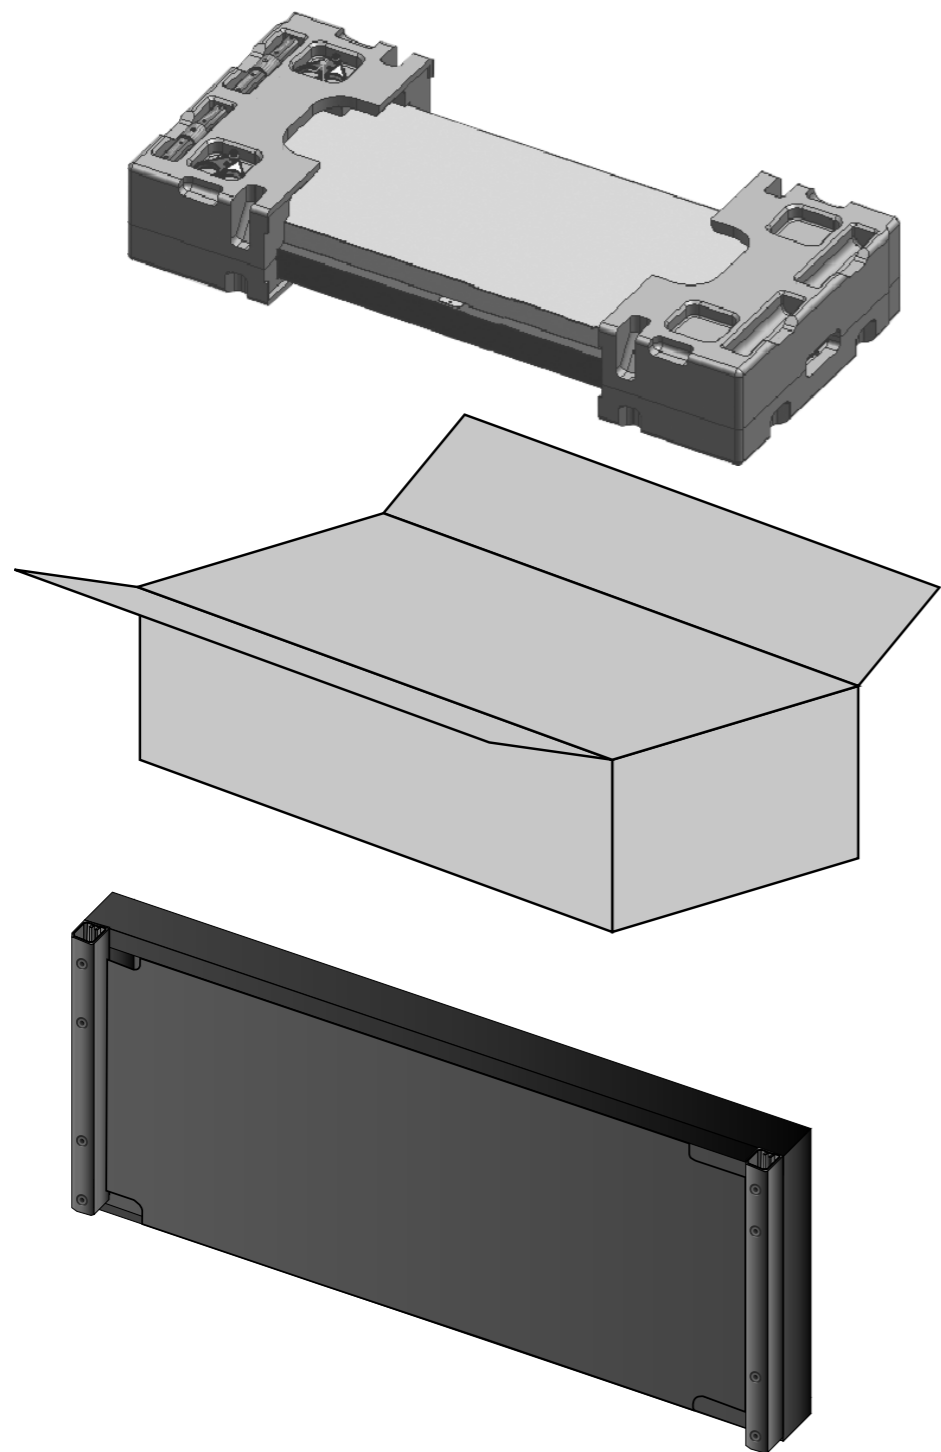

Checking the Contents of the Package

Package Contents

BRACKET-BALLAST
Quantity: 2EA

BRKT-LINK MIDDLE
Quantity: 2EA

Screws (M5 x L12)
Quantity: 10 EA

1

2

3

Product Specifications

MID40DS

Weight

- Net : 8.9kg
- Gross : 11.6 kg

Size

	Width[mm]	Depth[mm]	Height[mm]
Set	913.6	94.0	416.0

MID462DS

Weight

- Net : 9.8kg
- Gross : 12.6 kg

Size

	Width[mm]	Depth[mm]	Height[mm]
Set	1024.4	94.0	416.0

MID46DS

Weight

- Net : 10.0kg
- Gross : 12.7 kg

Size

	Width[mm]	Depth[mm]	Height[mm]
Set	1049.4	94.0	416.0