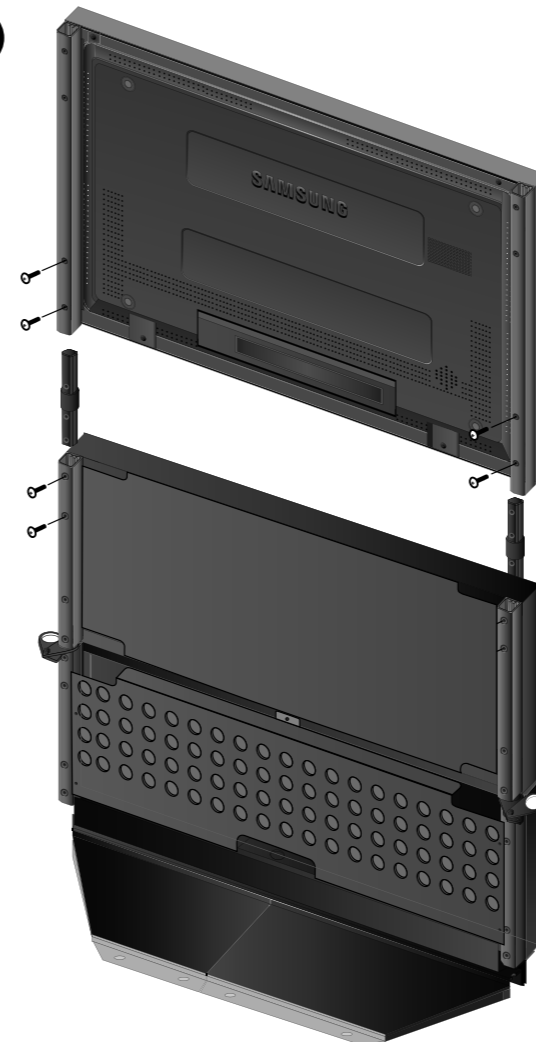

Checking the Contents of the Package

Package Contents

BRACKET-BALLAST
Quantity: 2EA

BRKT-LINK MIDDLE
Quantity: 2EA

Screws (M5 x L12)
Quantity: 10 EA

1

2

3

Product Specifications

MID40DS

Weight

- Net : 8.9kg
- Gross : 11.6 kg

Size

	Width[mm]	Depth[mm]	Height[mm]
Set	913.6	94.0	416.0

MID462DS

Weight

- Net : 9.8kg
- Gross : 12.6 kg

Size

	Width[mm]	Depth[mm]	Height[mm]
Set	1024.4	94.0	416.0

MID46DS

Weight

- Net : 10.0kg
- Gross : 12.7 kg

Size

	Width[mm]	Depth[mm]	Height[mm]
Set	1049.4	94.0	416.0